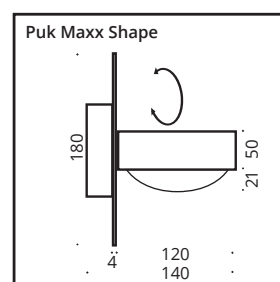

PUK! AVANTGARDE SHAPE 120

Die PUK! SHAPE aus der PUK! Avantgarde Serie besteht durch einen quadratischen Wandschild (180 x 180mm) aus Glas, der sich, ebenso wie der Leuchtenkopf, nach belieben bis zu 360° drehen lässt.

The PUK! SHAPE from the PUK! Avantgarde series features a square glass wall plate (180 x 180mm), which can be rotated up to 360°, just like the luminaire head.

Wandschild und Leuchtenkopf 360° drehbar.

The wall plate and light head are both rotatable by 360 degrees.

✓ Puk! 120 Shape

	Art.Nr./item no. HV LED/LV LED 2x10W, ~2.200lm, 2.700K, 90CRI G	Ø Kopf Ø head in mm	Kopf surface Head	Wandschild Glass wall plate glas	Preis price *
1.	120-112201	120	chrome matt	white matt	440.-
	120-112202	120	chrome	white matt	440.-
	120-112203	120	nickel matt	white matt	440.-
	120-1122022	120	white matt	white matt	503.-
2.	120-1102002	120	black matt	black matt	503.-
	120-1102023	120	anthracite matt	black matt	503.-
	120-1102024	120	brushed brass	black matt	528.-
	120-1102025	120	brushed copper	black matt	528.-
	120-1102026	120	black wood	black matt	528.-