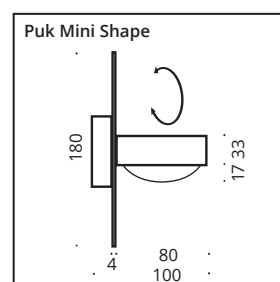

The PUK! SHAPE from the PUK! Avantgarde series features a square glass wall plate (180 x 180mm), which can be rotated up to 360°, just like the luminaire head.

Wandschild und Leuchtenkopf 360° drehbar.

## ✓ Puk! 80 Shape

	Art.Nr./item no. HV LED/LV LED 2x8W, ~1.250lm, 2.700K, 90CRI <b>G</b>	Ø Kopf Ø head in mm	Kopf surface Head	Wandschild Glass wall plate glas	Preis price *
1.	80-112201	80	chrome matt	white matt	352.-
	80-112202	80	chrome	white matt	352.-
	80-112203	80	nickel matt	white matt	352.-
	80-1122022	80	white matt	white matt	377.-
2.	80-1102002	80	black matt	black matt	377.-
	80-1102023	80	anthracite matt	black matt	377.-
	80-1102024	80	brushed brass	black matt	402.-
	80-1102025	80	brushed copper	black matt	402.-
	80-1102026	80	black wood	black matt	402.-